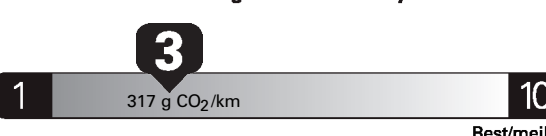

Carbon Dioxide Rating / Indice de dioxyde de carbone